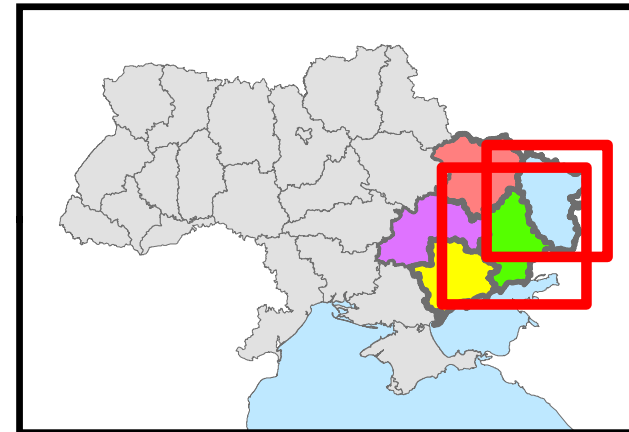

# Who does What, Where and When map in Donetsk and Luhansk regions (as of 06.01.2015)

UNHCR – United Nations high Commissioner for Refugees  
 ADRA - Adventist Development and Relief Agency  
 IOM – International Organization for Migration  
 R2P – Right to Protect (UNCHR IP)  
 ICRC – International Committee of Red Cross  
 PiN – People in Need (NGO)  
 WJR – World Jewish Relief  
 UNDP – United Nations Development Program  
 IRD - International Relief and Development  
 IHRC - International Human Rights Commitment  
 DRC - Danish Refugee Council

**Legend**

**Regions**

- Other regions
- NAME\_1**
- Dnipropetrovs'k
- Donetsk
- Kharkiv
- Luhans'k
- Zaporizhzhya