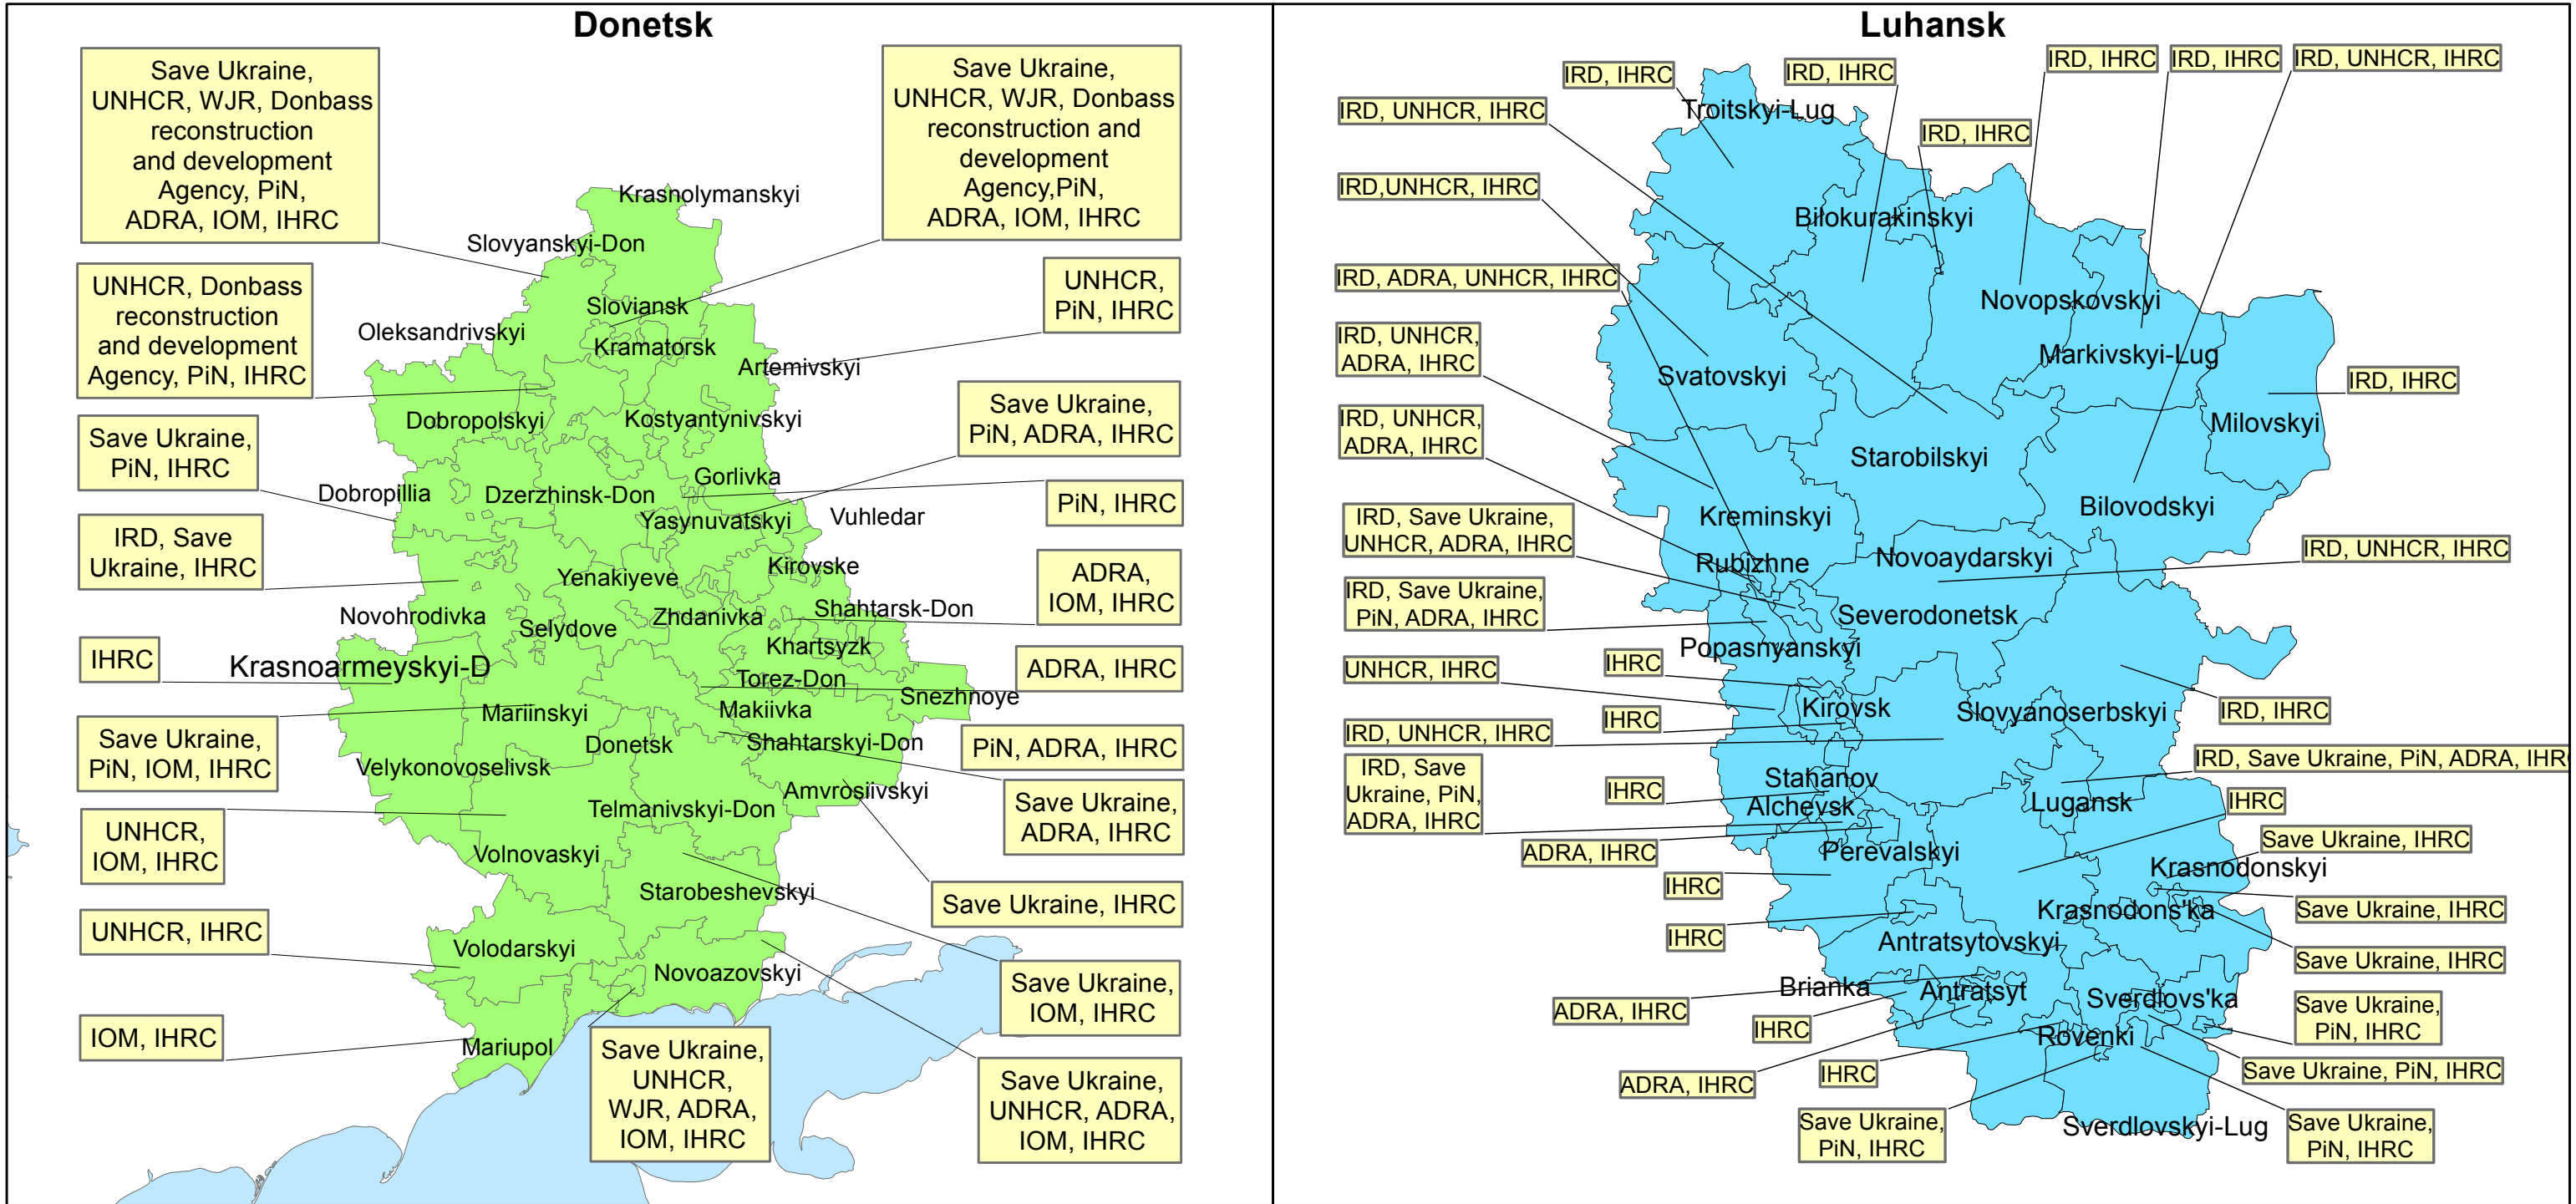

# Who does What, Where and When map in Donetsk and Luhansk regions (as of 06.01.2015)

UNHCR – United Nations high Commissioner for Refugees  
 ADRA - Adventist Development and Relief Agency  
 IOM – International Organization for Migration  
 R2P – Right to Protect (UNCHR IP)  
 ICRC – International Committee of Red Cross  
 PiN – People in Need (NGO)  
 WJR – World Jewish Relief  
 UNDP – United Nations Development Program  
 IRD - International Relief and Development  
 IHRC - International Human Rights Commitment  
 DRC - Danish Refugee Council

**Legend**

**Regions**

- Other regions
- NAME\_1**
- Dnipropetrovs'k
- Donetsk
- Kharkiv
- Luhans'k
- Zaporizhzhya