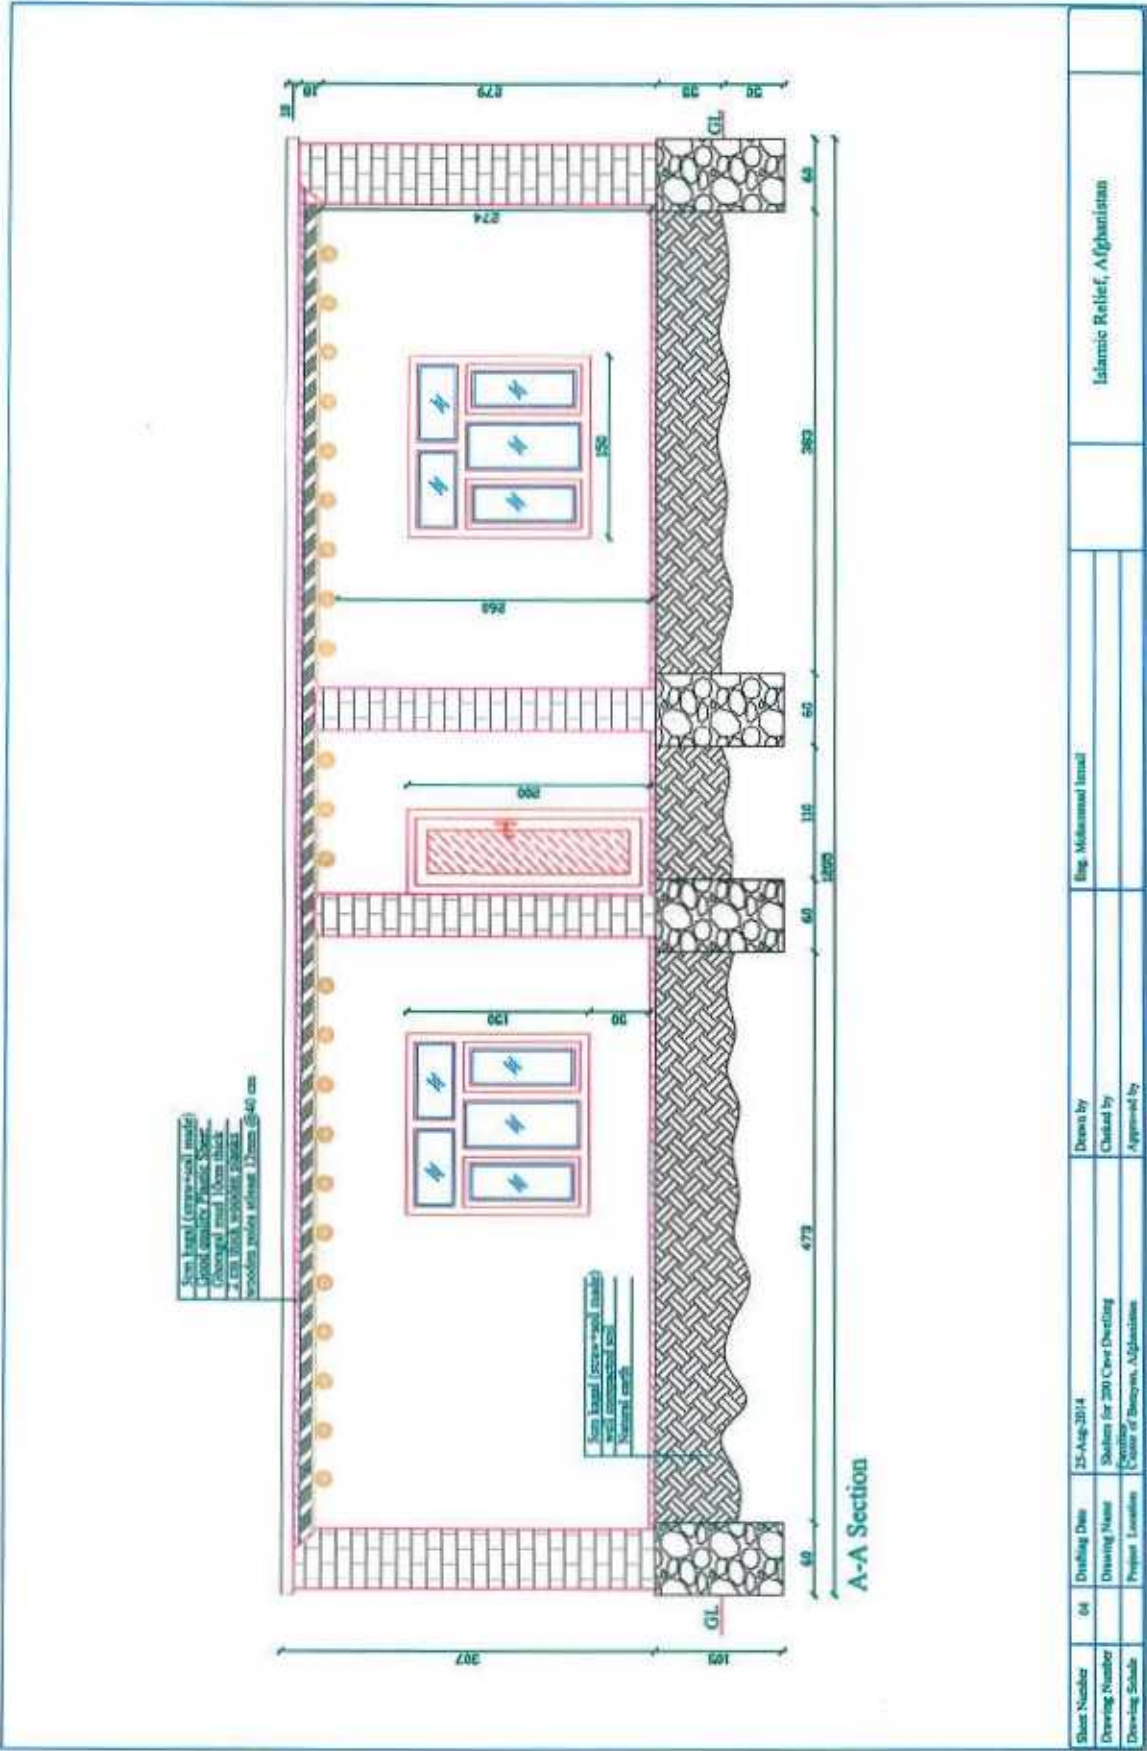

Front View

Sheet Number	02	Drafting Date	25-Aug-2014	Drawn by	Eng. Mohammad Ismail	Islamic Relief, Afghanistan
Drawing Number		Drawing Name	Shed for 200 Cow Dwellings	Checked by		
Drawing Scale		Project Location	East of Bagram, Afghanistan	Approved by		

Sheet Number	04	Drawing Date	25-Aug-2014	Drawn by	Eng. Mohammad Inadi	Islamic Relief, Afghanistan
Drawing Number		Drawing Name	Sections for 200' Clear Dwelling	Checked by		
Drawing Scale		Project Location	Centre of Bamyan, Afghanistan	Approved by		

Toilet Plan

Bar bending

Sheet Number	05	Drafting Date	25-Aug-2014	Drawn by	Eng. Mohammed Ismail	Islamic Relief, Afghanistan
Drawing Number		Drawing Name	Structors for 200 Care Dwelling Facilities	Checked by		
Drawing Scale		Project Location	Center of Bamyan, Afghanistan	Approved by		