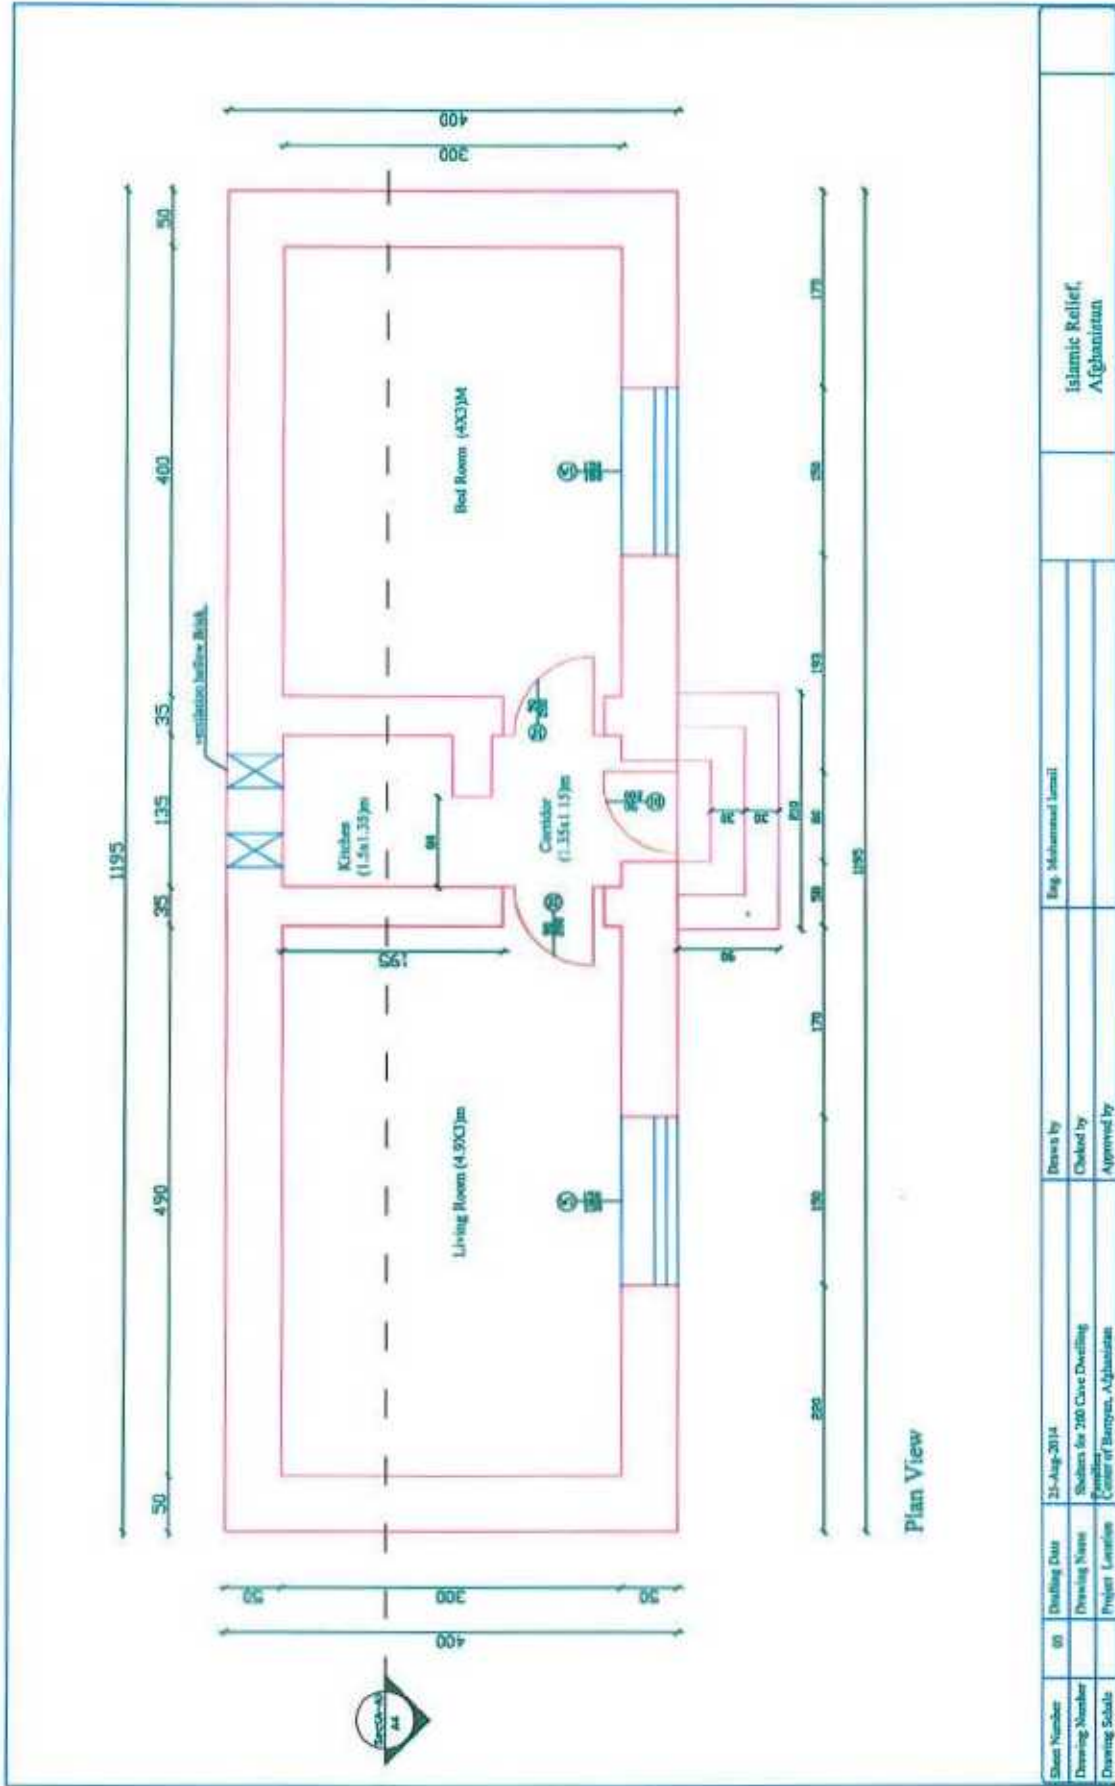

Front View

Sheet Number	02	Drafting Date	25-Aug-2014	Drawn by	Eng. Mohammad Ismail	Islamic Relief, Afghanistan
Drawing Number		Drawing Name	Shed for 200 Cow Dwellings	Checked by		
Drawing Scale		Project Location	East of Bagram, Afghanistan	Approved by		

Sheet Number	04	Drawing Date	25-Aug-2014	Drawn by	Eng. Mohammad Inadi	Islamic Relief, Afghanistan
Drawing Number		Drawing Name	Sections for 200' Clear Dwelling	Checked by		
Drawing Scale		Project Location	Centre of Bamyan, Afghanistan	Approved by		

Toilet Plan

Bar bending

Sheet Number	05	Drafting Date	25-Aug-2014	Drawn by	Eng. Mohammed Ismail	Islamic Relief, Afghanistan
Drawing Number		Drawing Name	Structors for 200 Care Dwelling Facilities	Checked by		
Drawing Scale		Project Location	Center of Bamyan, Afghanistan	Approved by		