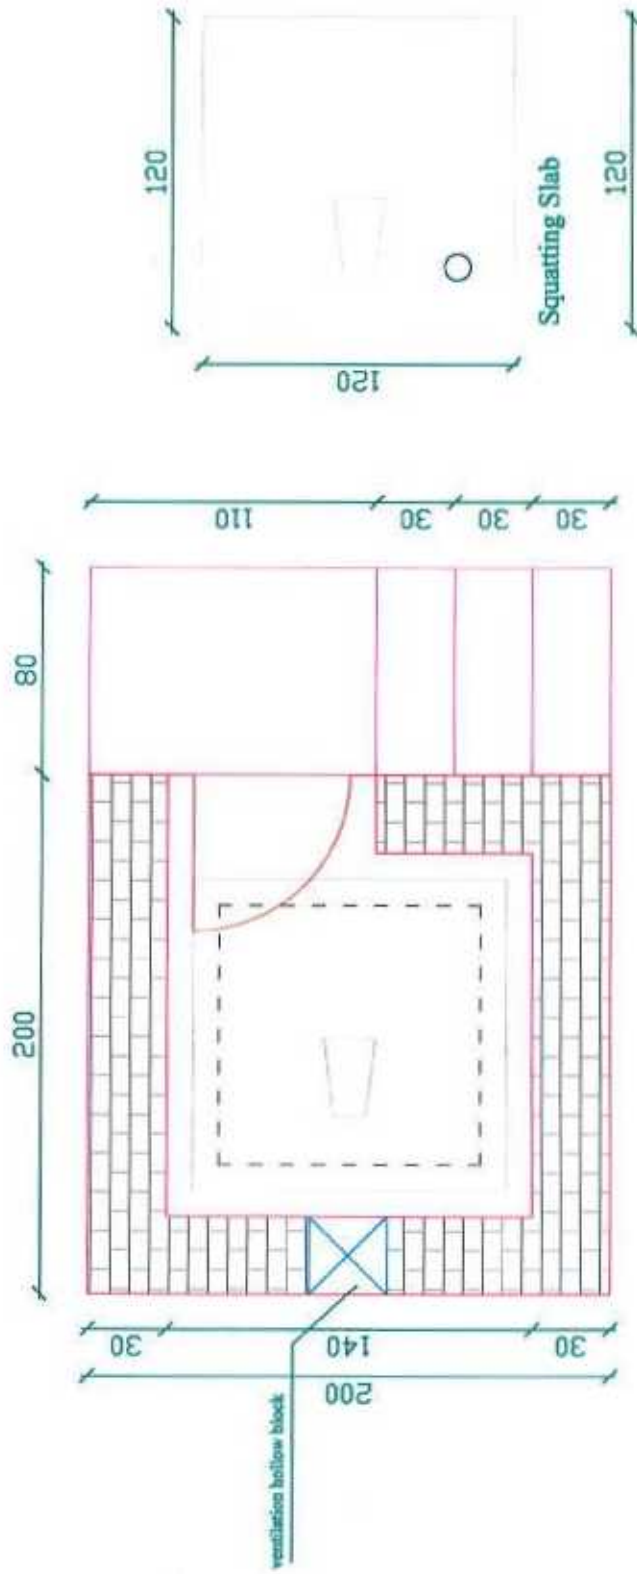

Front View

Sheet Number	02	Drafting Date	25-Aug-2014	Drawn by	Eng. Mohammad Ismail	Islamic Relief, Afghanistan
Drawing Number		Drawing Name	Shed for 200 Cow Dwellings	Checked by		
Drawing Scale		Project Location	East of Bagram, Afghanistan	Approved by		

Sheet Number	04	Drawing Date	25-Aug-2014	Drawn by	Eng. Mohammad Inadi	Islamic Relief, Afghanistan
Drawing Number		Drawing Name	Sections for 200' Clear Dwelling	Checked by		
Drawing Scale		Project Location	Centre of Bamyan, Afghanistan	Approved by		

Toilet Plan

Bar bending

Sheet Number	05	Drafting Date	25-Aug-2014	Drawn by	Eng. Mohammed Ismail	Islamic Relief, Afghanistan
Drawing Number		Drawing Name	Structors for 200 Care Dwelling Facilities	Checked by		
Drawing Scale		Project Location	Center of Bamyan, Afghanistan	Approved by		