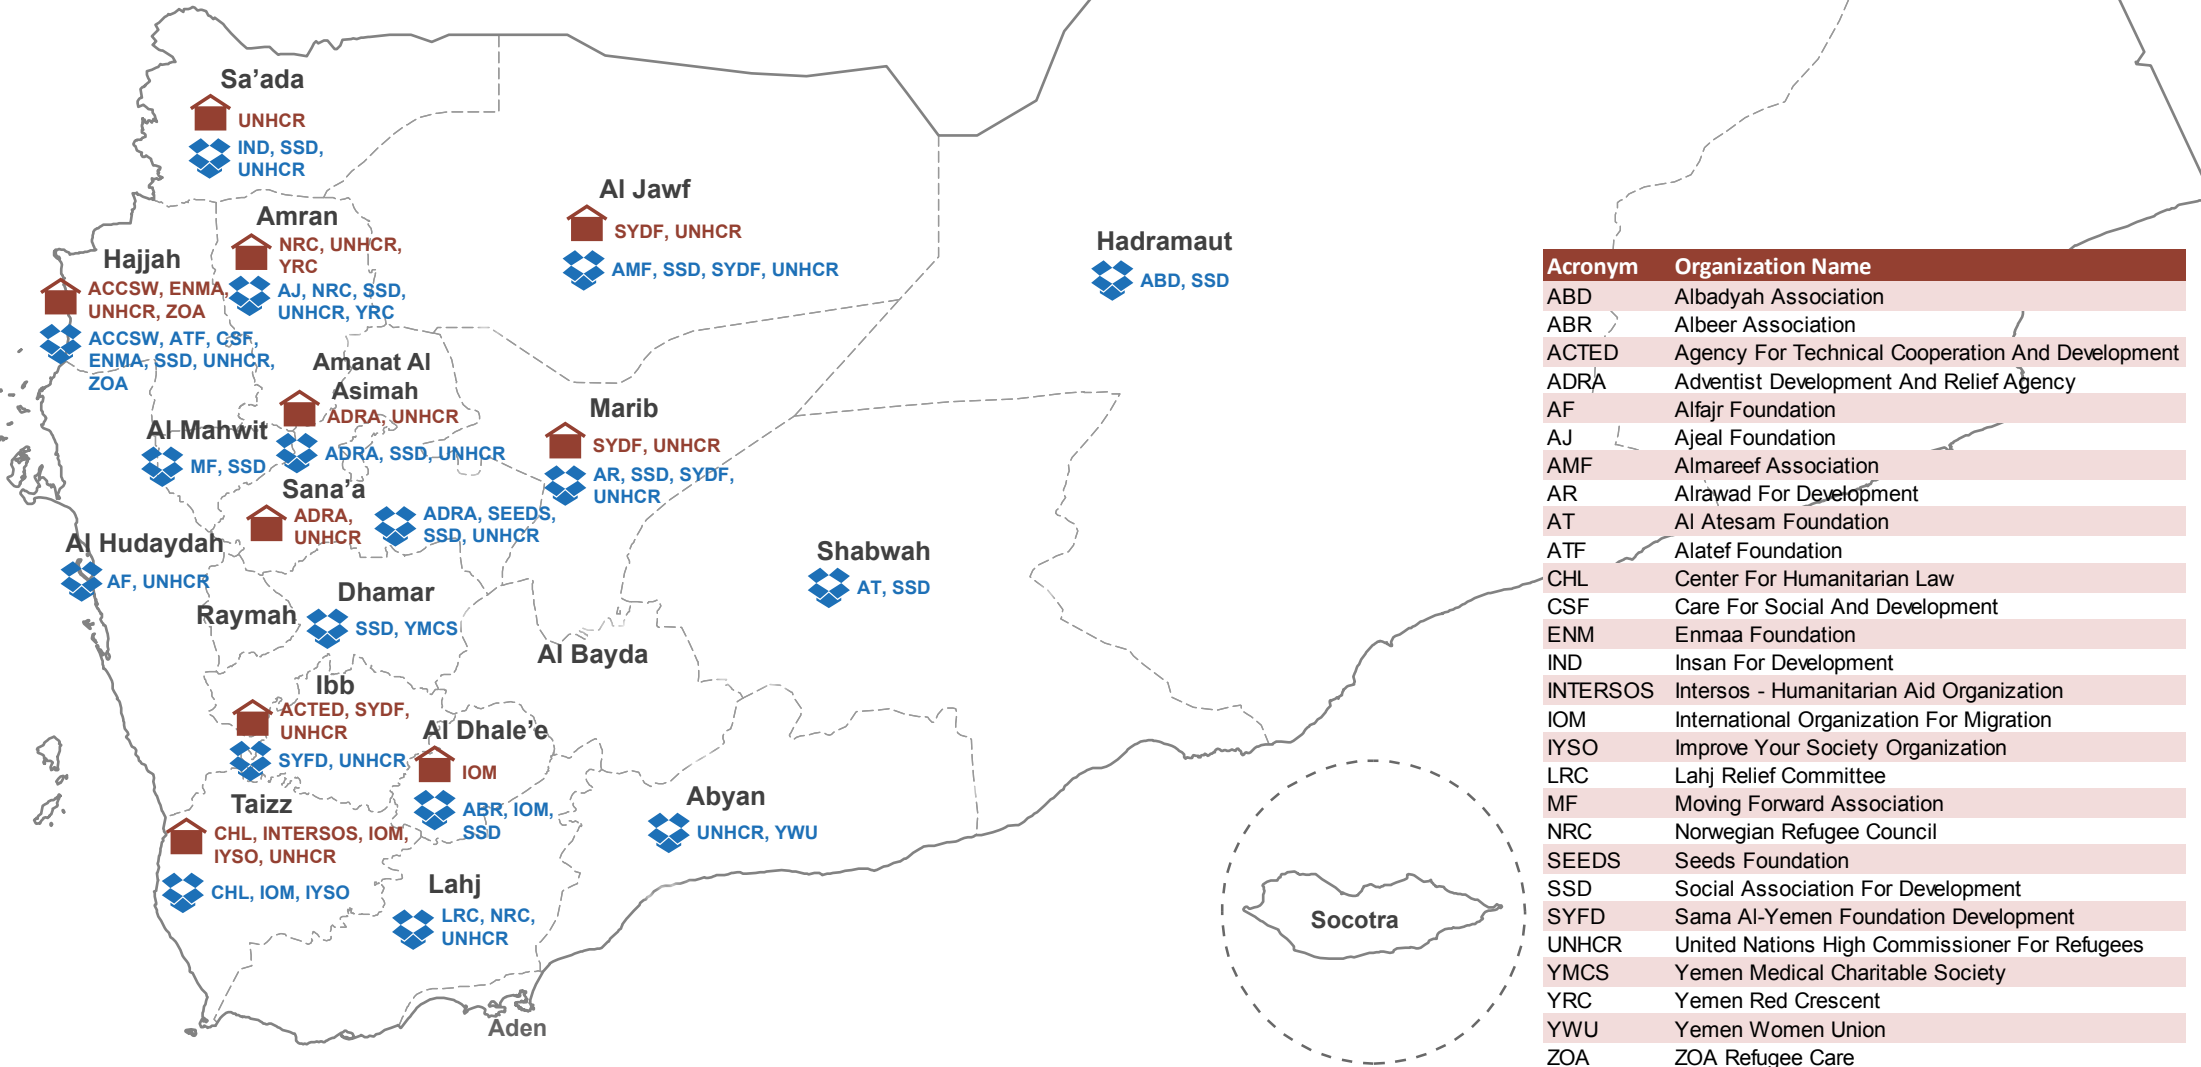

Legend

-  Partners conducted NFI distributions
-  Partners implemented Shelter activities

Acronym	Organization Name
ABD	Albadyah Association
ABR	Albeer Association
ACTED	Agency For Technical Cooperation And Development
ADRA	Adventist Development And Relief Agency
AF	Alfajr Foundation
AJ	Ajeal Foundation
AMF	Almareef Association
AR	Alrawad For Development
AT	Al Atesam Foundation
ATF	Alatef Foundation
CHL	Center For Humanitarian Law
CSF	Care For Social And Development
ENM	Enmaa Foundation
IND	Insan For Development
INTERSOS	Intersos - Humanitarian Aid Organization
IOM	International Organization For Migration
IYSO	Improve Your Society Organization
LRC	Lahj Relief Committee
MF	Moving Forward Association
NRC	Norwegian Refugee Council
SEEDS	Seeds Foundation
SSD	Social Association For Development
SYFD	Sama Al-Yemen Foundation Development
UNHCR	United Nations High Commissioner For Refugees
YMCS	Yemen Medical Charitable Society
YRC	Yemen Red Crescent
YWU	Yemen Women Union
ZOA	ZOA Refugee Care