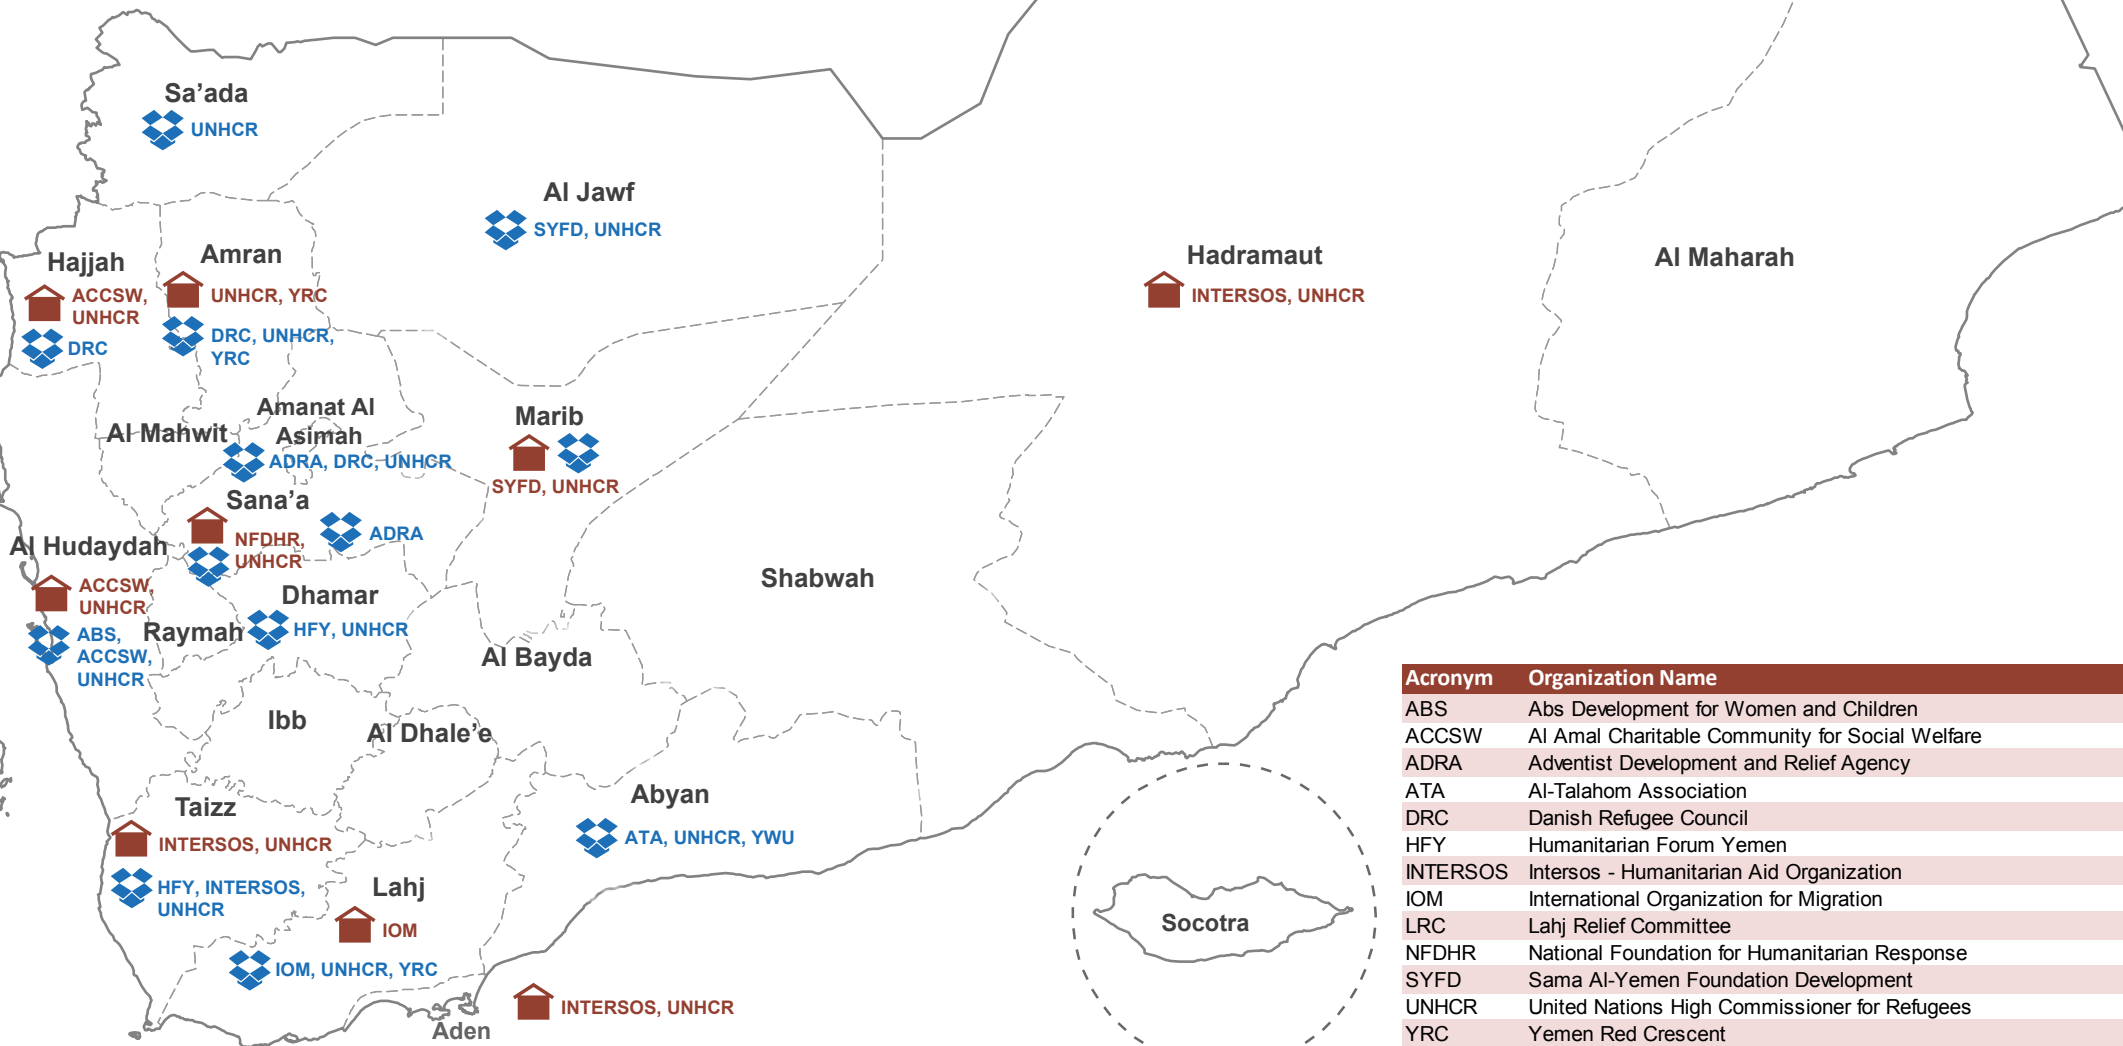

# Yemen: Shelter/CCCM/NFI Cluster 3Ws (Who Does What Where) for May 2016

SHELTER CLUSTER

تنسيق المأوى الإنساني

CCCM CLUSTER

دعم مجتمعات النازحين

YEMEN

## Legend

Partners conducted NFI distributions

Partners implemented Shelter activities

Acronym	Organization Name
ABS	Abs Development for Women and Children
ACCSW	Al Amal Charitable Community for Social Welfare
ADRA	Adventist Development and Relief Agency
ATA	Al-Talahom Association
DRC	Danish Refugee Council
HFY	Humanitarian Forum Yemen
INTEROS	Interos - Humanitarian Aid Organization
IOM	International Organization for Migration
LRC	Lahj Relief Committee
NFDHR	National Foundation for Humanitarian Response
SYFD	Sama Al-Yemen Foundation Development
UNHCR	United Nations High Commissioner for Refugees
YRC	Yemen Red Crescent
YWU	Yemen Women Union